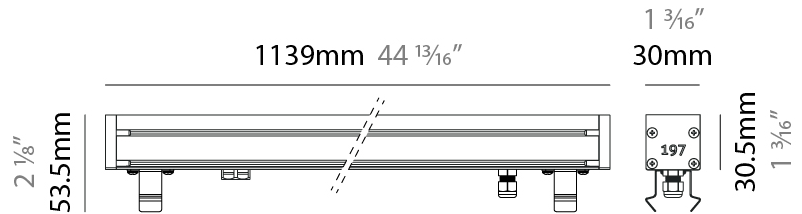

SLASH 30 RECESSED

E12I0062- _____ - _____
base number   Color   Lens
                         Temperature   Options

1. To build a product code in our configurator select the specify button on the base model # product page
2. To build a manual product code on this datasheet choose from the options listed below in blue font and add the suffix to the base model #

GENERAL

Series: Slash 30
Brand: Unonovesette
Division: Exterior
Mounting Type: Recessed
Mounting Location: In-Ground
Subcategory: Wallwash

PHYSICAL

Shape: Rectangle
Length (mm): 1139
Length (in): 44 ¹³/₁₆"
Width (mm): 30
Width (in): 1 ³/₁₆"
Height (mm): 53.5
Height (in): 2 ¹/₈"
Light Distribution: Adjustable / Direct
Diffuser: Extra clear tempered 6mm
Fixture Finish: ANA
Fixture Material: Extruded Aluminum
Cable Details: IP68 30cm Cable with Easy Lock system

ELECTRICAL

Lamp Type: LED
Input Wattage (W): 16.71
Total Output Wattage (W): 13.05
Dimming: 1-10V Dimming
Driver Included: No
Driver Location: Remote
Driver Type: Constant Voltage - Universal
Driver Class: Class 2
Housing: ENCP9
Input Voltage (V): 120 - 277
Output Voltage (V): 24
Upon Request: Phase Dimming (120Vac only)

LED

Color Temperature (°K): 2200 / 2700 / 3000 / 4000
Max. Delivered Lumen (lm): 1260 (3000K)
CRI: >90 CRI
Lamp Life (hrs): 100000

OPTICAL

Optic°: 12 / 21 / 31 / 46 / 13x36
Adjustability: Tilt ±20°

RATINGS AND CERTIFICATIONS

Certified By: Certified for North American Standards
IP rating: IP67
IK Rating: IK06